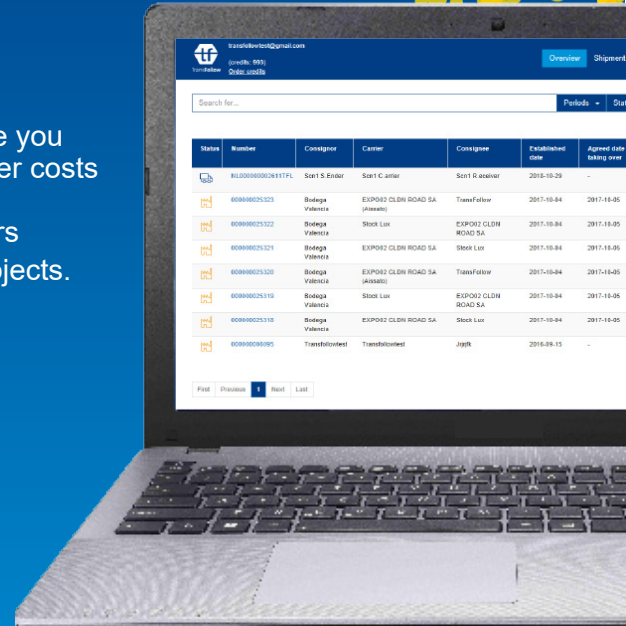

TransFollow ahead of the chain

TransFollow Portal

All your shipments are visible in the TransFollow Portal where you can manage your e-CMRs. The result: fewer disruptions, lower costs and less administration.

The portal is practical for managing your supply chain partners (shippers, carriers, recipients, vehicles) and your logistics projects.

Use the TransFollow Portal to:

- Visualise and search for consignment notes
- Make various selections for searches
- Track the status of e-CMRs
- View RTIs
- Check who signed the digital consignment note
- Manage attachments of consignment notes (photos and documents)
- (Automatically) archive e-CMRs (all consignment notes remain accessible).

[View our instruction video here](#)

TransFollow Portal

<https://portal.transfollow.com>